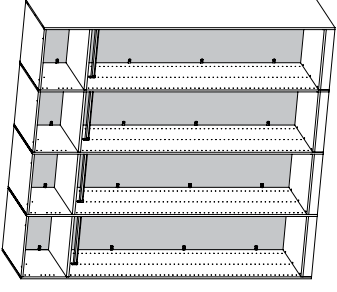

**20001/66 Cabinet**  
98.5 x 58 x 199.4 cm  
38.8 x 22.8 x 78.5"

**20001/59 Cabinet**  
98.5 x 58 x 218.6 cm  
38.8 x 22.8 x 86.1"

For hinged doors  
Colours: 49 - ak

**20001/67 Cabinet**  
147 x 58 x 199.4 cm  
57.9 x 22.8 x 78.5"

**20001/60 Cabinet**  
147 x 58 x 218.6 cm  
57.9 x 22.8 x 86.1"

For hinged doors  
Colours: 49 - ak

**20001/167 Cabinet**  
195.5 x 58 x 199.4 cm  
77 x 22.8 x 78.5"

**20001/71 Cabinet**  
195.5 x 58 x 218.6 cm  
77 x 22.8 x 86.1"

For hinged and sliding doors  
Colours: 49 - ak

**20001/68 Cabinet**  
195.5 x 58 x 199.4 cm  
77 x 22.8 x 78.5"

**20001/61 Cabinet**  
195.5 x 58 x 218.6 cm  
77 x 22.8 x 86.1"

For hinged and sliding doors  
Colours: 49 - ak