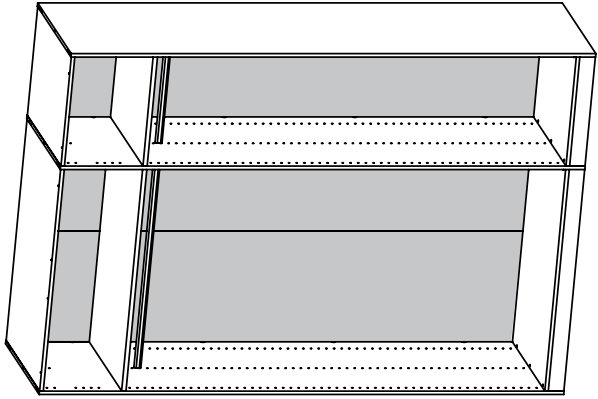

HOW TO DESIGN YOUR HINGED WARDROBE

STEP 1: CHOOSE FRAME

+