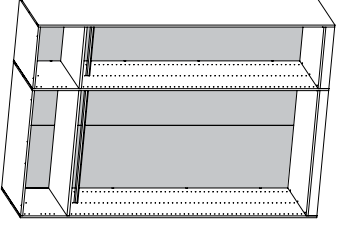

SmartMount improves safety, as the bracket enables you to secure the wardrobe to the wall, preventing it from tipping over and injuring children and others.

SmartMount also stabilises the wardrobe in direction, thus extending the product's service life. Tvilum's SmartMount bracket also makes faster and easier to assemble a large wardrobe. All in all, SmartMount solves several traditional challenges associated with flat packed furniture one and the same time.

**20001/66 Cabinet**  
98.5 x 58 x 199.4 cm  
38.8 x 22.8 x 78.5"

**20001/59 Cabinet**  
98.5 x 58 x 218.6 cm  
38.8 x 22.8 x 86.1"

For hinged doors  
Colours: 49 - ak

**20001/67 Cabinet**  
147 x 58 x 199.4 cm  
57.9 x 22.8 x 78.5"

**20001/60 Cabinet**  
147 x 58 x 218.6 cm  
57.9 x 22.8 x 86.1"

For hinged doors  
Colours: 49 - ak

**20001/167 Cabinet**  
195.5 x 58 x 199.4 cm  
77 x 22.8 x 78.5"

**20001/71 Cabinet**  
195.5 x 58 x 218.6 cm  
77 x 22.8 x 86.1"