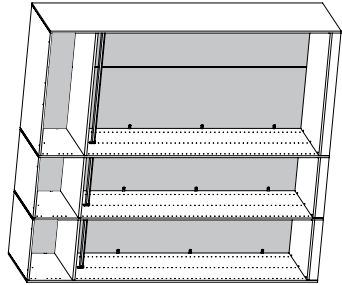

**20001/66 Cabinet**  
98.5 x 58 x 199.4 cm  
38.8 x 22.8 x 78.5"

**20001/59 Cabinet**  
98.5 x 58 x 218.6 cm  
38.8 x 22.8 x 86.1"

For hinged doors  
Colours: 49 - ak

**20001/67 Cabinet**  
147 x 58 x 199.4 cm  
57.9 x 22.8 x 78.5"

**20001/60 Cabinet**  
147 x 58 x 218.6 cm  
57.9 x 22.8 x 86.1"

For hinged doors  
Colours: 49 - ak

**20001/167 Cabinet**  
195.5 x 58 x 199.4 cm  
77 x 22.8 x 78.5"

**20001/71 Cabinet**  
195.5 x 58 x 218.6 cm  
77 x 22.8 x 86.1"

For hinged and sliding doors  
Colours: 49 - ak

**20001/68 Cabinet**  
195.5 x 58 x 199.4 cm  
77 x 22.8 x 78.5"

**20001/61 Cabinet**  
195.5 x 58 x 218.6 cm  
77 x 22.8 x 86.1"

For hinged and sliding doors  
Colours: 49 - ak

**20001/189 Cabinet**  
195.5 x 58 x 199.4 cm  
77 x 22.8 x 78.5"

**20001/72 Cabinet**  
195.5 x 58 x 218.6 cm  
77 x 22.8 x 86.1"

For hinged and sliding doors  
Colours: 49 - ak

**20001/239 Cabinet**

195.5 x 58 x 199.4 cm  
77 x 22.8 x 78.5"