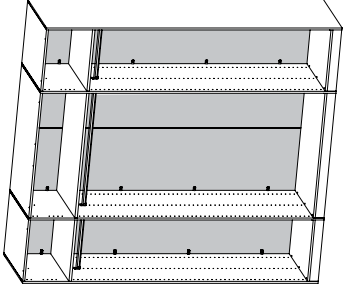

**20001/66 Cabinet**  
98.5 x 58 x 199.4 cm  
38.8 x 22.8 x 78.5"

**20001/59 Cabinet**  
98.5 x 58 x 218.6 cm  
38.8 x 22.8 x 86.1"

For hinged doors  
Colours: 49 - ak

**20001/67 Cabinet**  
147 x 58 x 199.4 cm  
57.9 x 22.8 x 78.5"

**20001/60 Cabinet**  
147 x 58 x 218.6 cm  
57.9 x 22.8 x 86.1"

For hinged doors  
Colours: 49 - ak

**20001/167 Cabinet**  
195.5 x 58 x 199.4 cm  
77 x 22.8 x 78.5"

**20001/71 Cabinet**  
195.5 x 58 x 218.6 cm  
77 x 22.8 x 86.1"