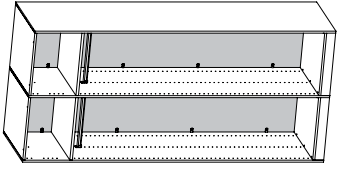

20001/66 Cabinet
98.5 x 58 x 199.4 cm
38.8 x 22.8 x 78.5"

For hinged doors
Colours: 49 - ak